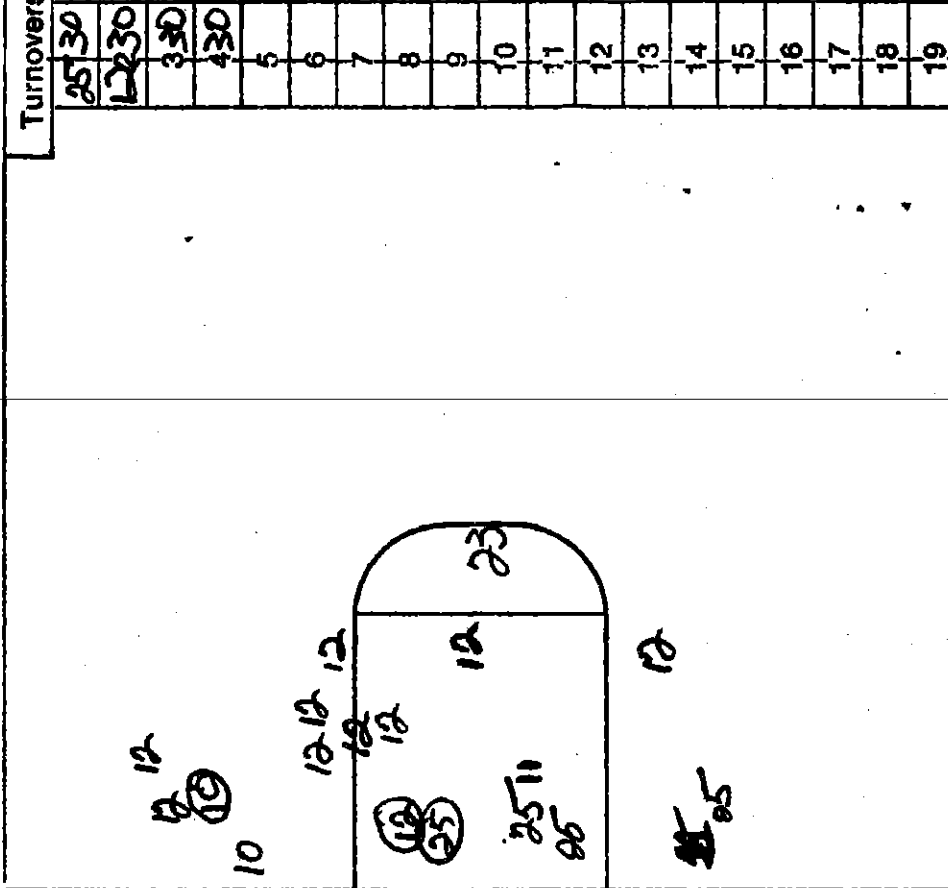

Attempted 26
Made 8
Percentage .307

Layups

25 12 31 20 20 31 31